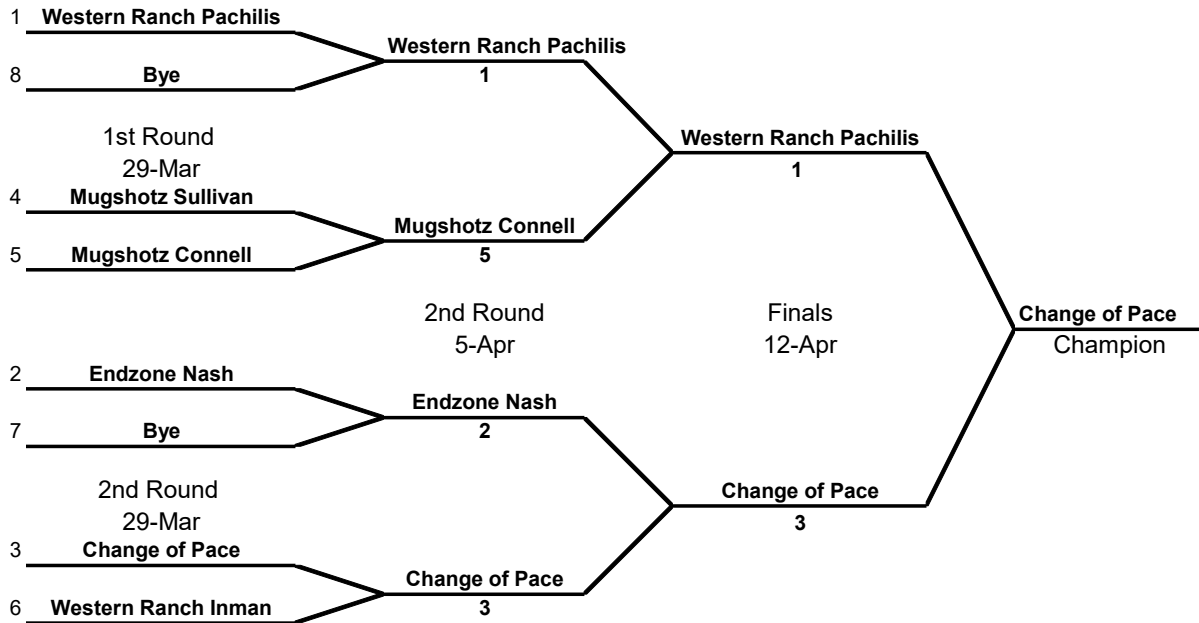

"A" DIVISION

The first team to 7 wins. In the event of a tie, everyone will play 1001 FIDO. The winning team is responsible for reporting the result.

All matches are played in the taverns, at the sponsor of the higher seed (where possible).