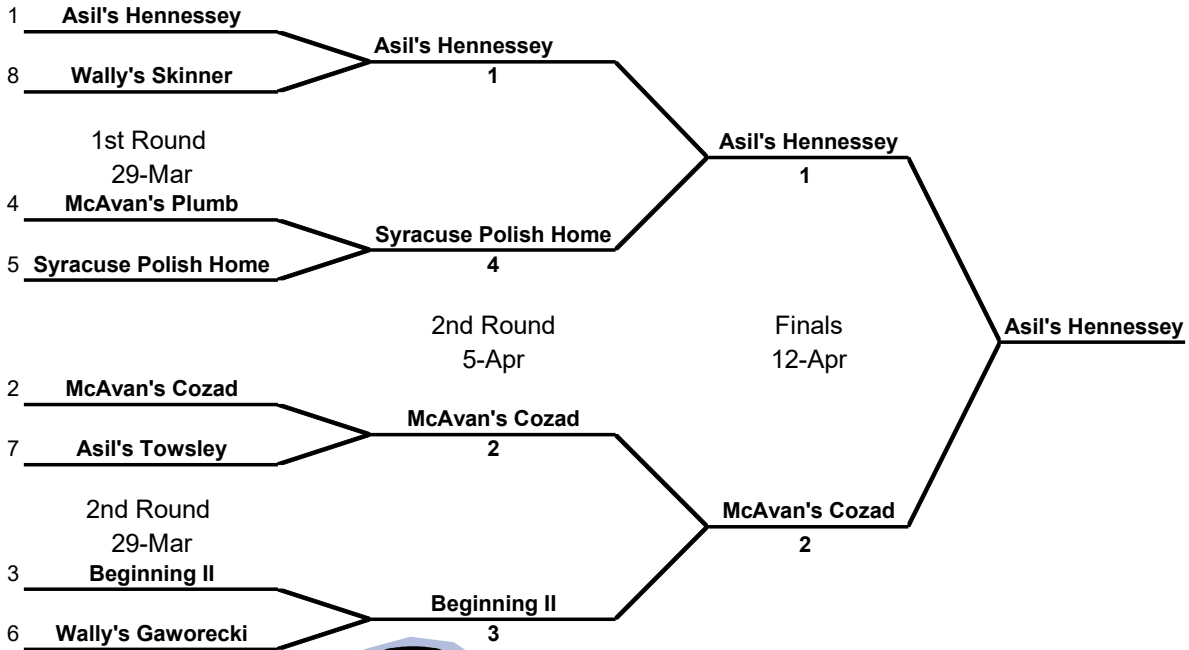

**"B" DIVISION**

The first team to 7 wins. In the event of a tie, everyone will play 1001 FIDO. The winning team is responsible for reporting the result.

All matches are played in the taverns, at the sponsor of the higher seed (where possible).